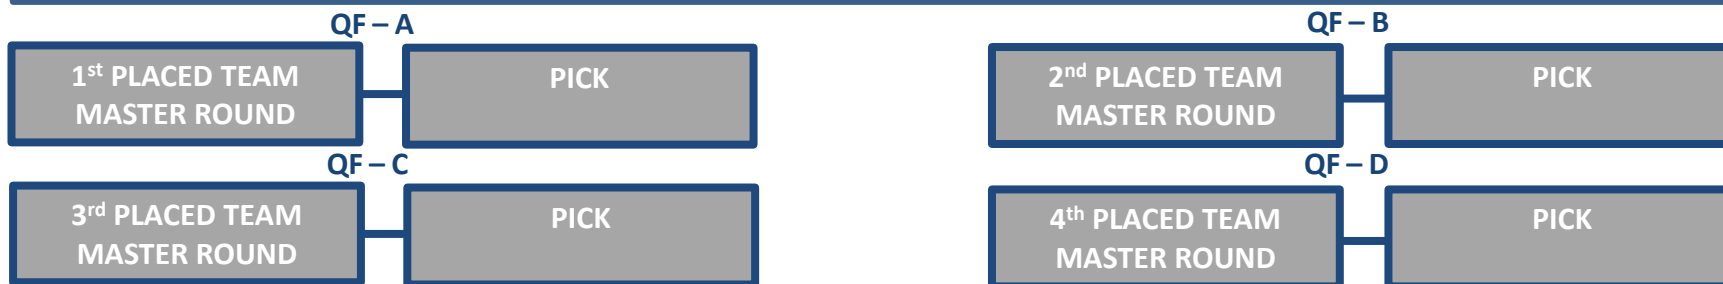

WINNER PRE-PLAY-OFFS 3

1	28 GAMES + 8 GAMES + 2/3 GAMES	QUALIFICATION FOR PLAYOFFS (QF)
---	--------------------------------	---------------------------------

PLAY-OFFS

PRE-PLAY-OFFS (BEST-OF-THREE)

QUARTERFINALS (BEST-OF-SEVEN)

SEMIFINALS (BEST-OF-SEVEN)

FINALS (BEST-OF-SEVEN)